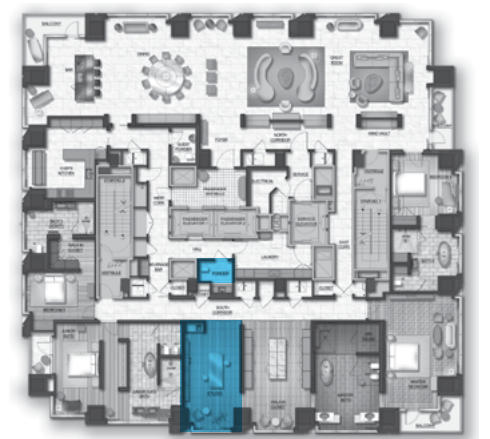

Price Upon Request

BEVERLY WEST

LOS ANGELES

20TH FLOOR PENTHOUSE "THE COLLECTOR"

Great Room

Great Room

Great Room

Dining Room

Bar

Chef's Kitchen

Powder

Studio

Hallway to Master Bedroom

Master Bedroom

Master Bedroom

Master Bathroom

Junior Suite

Third Bedroom

Fourth Bedroom

Fourth Bathroom

BEVERLY WEST

LOS ANGELES

BEVERLYWESTRESIDENCES.COM