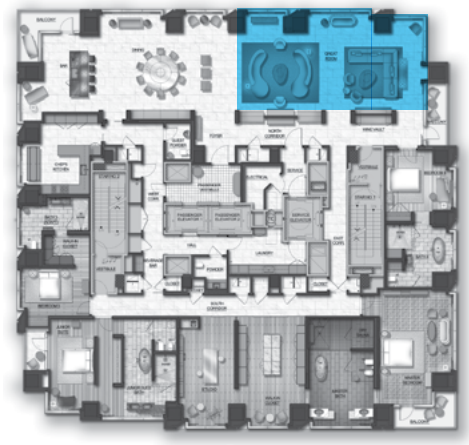

Price Upon Request

BEVERLY WEST

LOS ANGELES

20TH FLOOR PENTHOUSE "THE COLLECTOR"

Great Room

Great Room

Great Room

Dining Room

Bar

Chef's Kitchen

Powder

Studio

Hallway to Master Bedroom

Master Bedroom

Master Bedroom

Master Bathroom