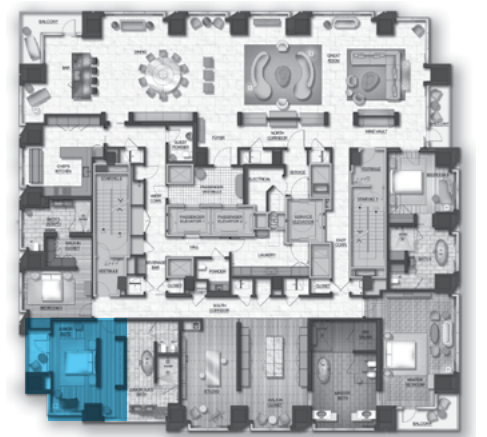

Price Upon Request

BEVERLY WEST

LOS ANGELES

20TH FLOOR PENTHOUSE "THE COLLECTOR"

Great Room

Great Room

Great Room

Dining Room

Bar

Chef's Kitchen

Powder

Studio

Hallway to Master Bedroom

Master Bedroom

Master Bedroom

Master Bathroom

Junior Suite

Third Bedroom

Fourth Bedroom

Fourth Bathroom

BEVERLY WEST

LOS ANGELES

BEVERLYWESTRESIDENCES.COM