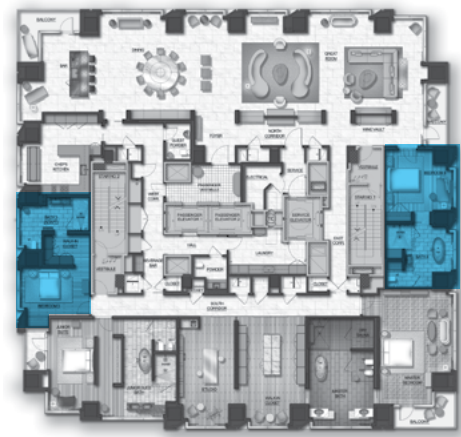

Price Upon Request

BEVERLY WEST

LOS ANGELES

20TH FLOOR PENTHOUSE "THE COLLECTOR"

Great Room

Great Room

Great Room

Dining Room

Bar

Chef's Kitchen

Powder

Studio

Hallway to Master Bedroom

Master Bedroom

Master Bedroom

Master Bathroom

Junior Suite

Third Bedroom

Fourth Bedroom

Fourth Bathroom

BEVERLY WEST

LOS ANGELES

BEVERLYWESTRESIDENCES.COM