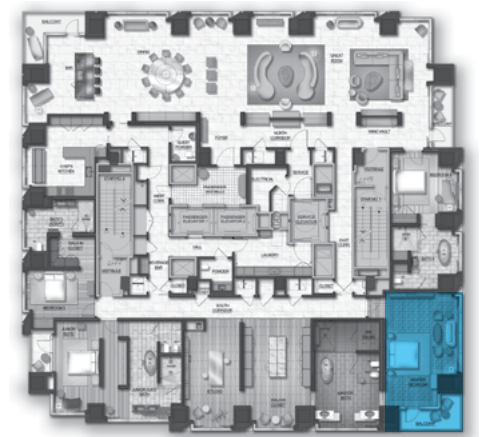

Price Upon Request

BEVERLY WEST

LOS ANGELES

20TH FLOOR PENTHOUSE "THE COLLECTOR"

Great Room

Great Room

Great Room

Dining Room

Bar

Chef's Kitchen

Powder

Studio

Hallway to Master Bedroom

Master Bedroom

Master Bedroom

Master Bathroom

Junior Suite

Third Bedroom

Fourth Bedroom

Fourth Bathroom

BEVERLY WEST

LOS ANGELES

BEVERLYWESTRESIDENCES.COM