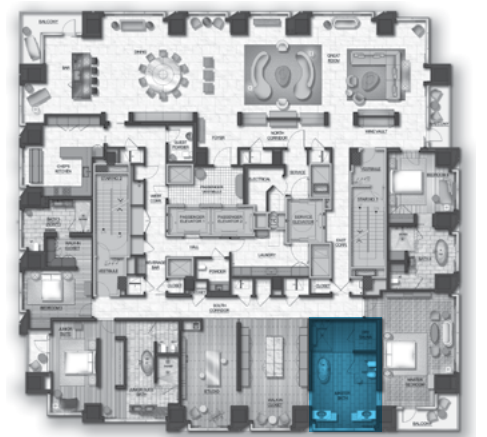

Price Upon Request

BEVERLY WEST

LOS ANGELES

20TH FLOOR PENTHOUSE "THE COLLECTOR"

Great Room

Great Room

Great Room

Dining Room

Bar

Chef's Kitchen

Powder

Studio

Hallway to Master Bedroom

Master Bedroom

Master Bedroom

Master Bathroom

Junior Suite

Third Bedroom

Fourth Bedroom

Fourth Bathroom

BEVERLY WEST

LOS ANGELES

BEVERLYWESTRESIDENCES.COM