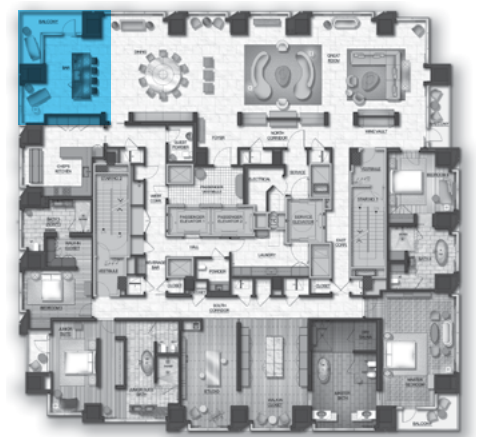

Price Upon Request

BEVERLY WEST

LOS ANGELES

20TH FLOOR PENTHOUSE "THE COLLECTOR"

Great Room

Great Room

Great Room

Dining Room

Bar

Chef's Kitchen

Powder

Studio

Hallway to Master Bedroom

Master Bedroom

Master Bedroom

Master Bathroom