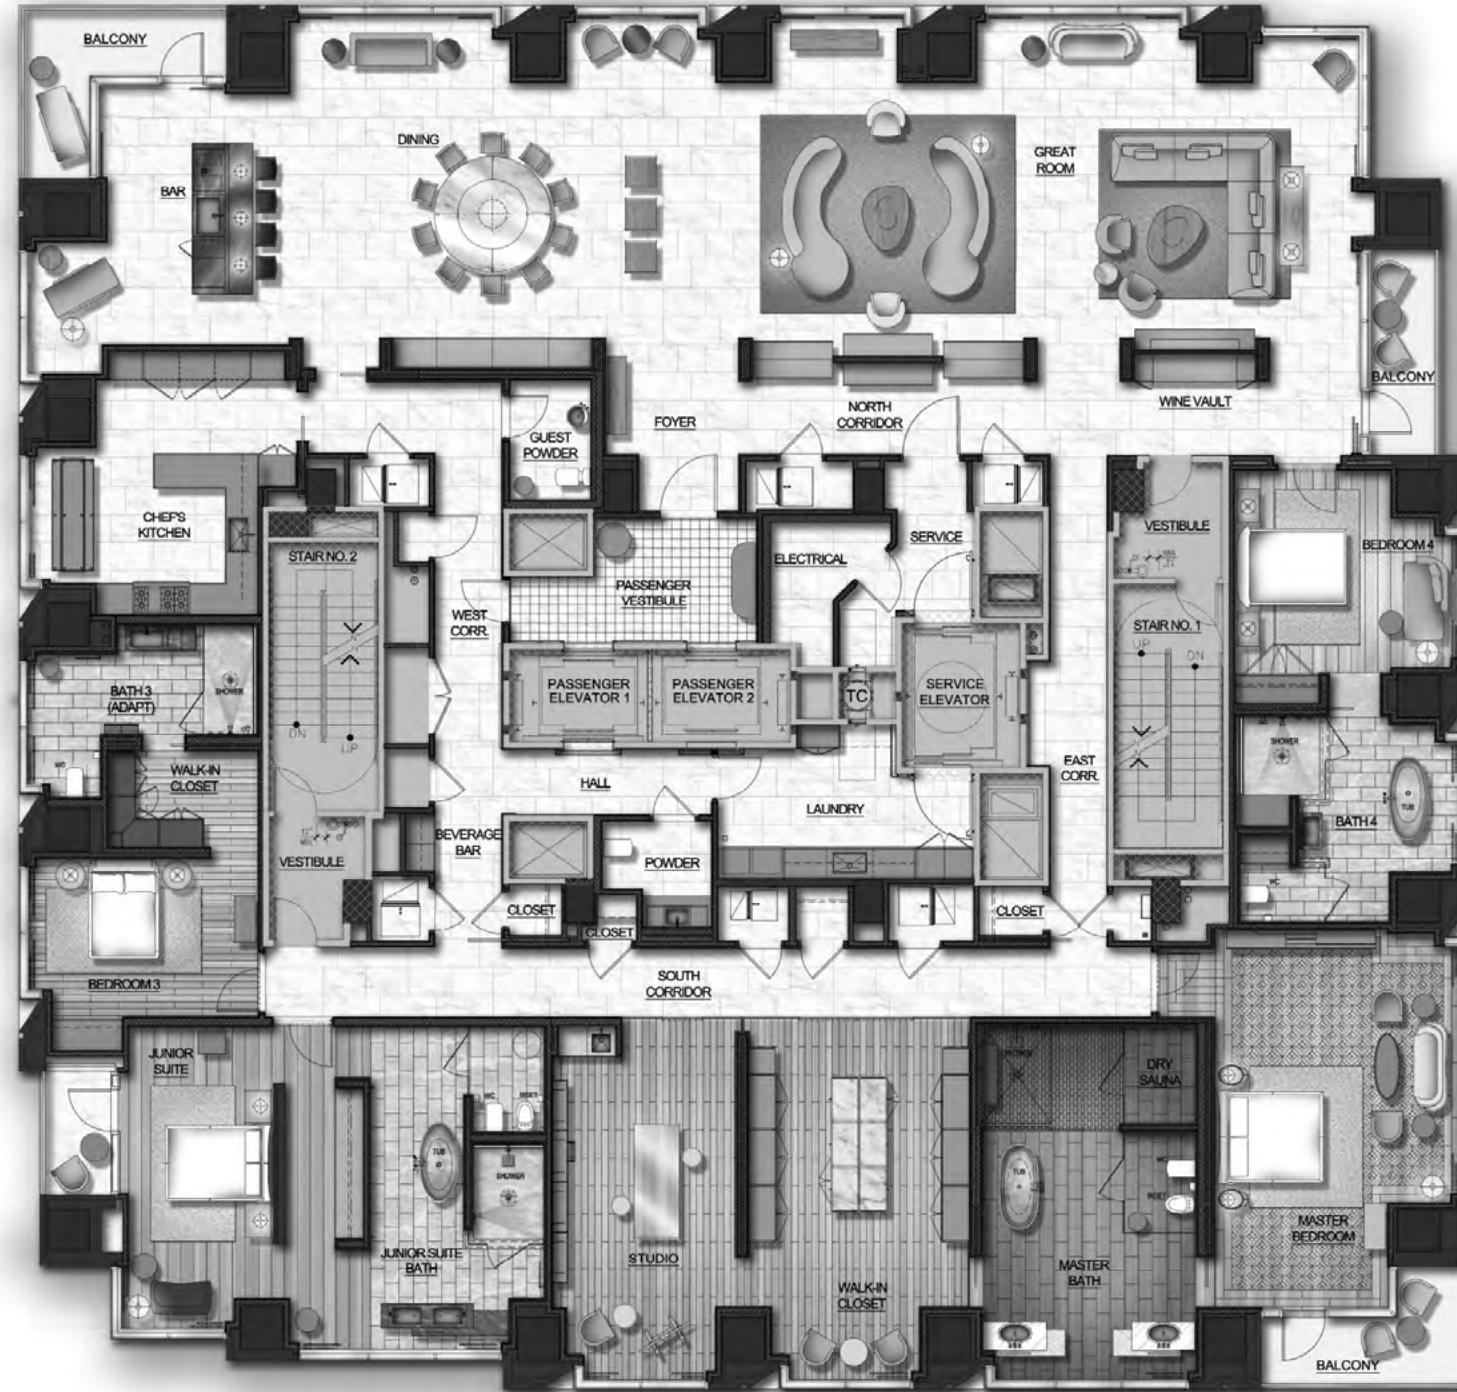

BEVERLY WEST

LOS ANGELES

BEVERLYWESTRESIDENCES.COM

LUXURY lifestyles across the GLOBE curated by EMAAR

Beverly West is an ultra-luxe, 22-story boutique high-rise that is the most exclusive residential tower in Los Angeles. Comprised of only 35 light filled residences, the luxury collection sits adjacent to the Los Angeles Country Club, creating the largest expanse of unobstructed natural beauty on the west coast.

Penthouse 20 - The Collector

8,215 Square Feet | 4 Bedrooms, 4 Baths, 2 Powder Baths

Embracing our desire for revolutionary spaces, Emaar retained award-winning interior designer Lisa Garriss, principal of Plum Design West, to curate iconic brands and worldwide resources, culminating in a bespoke experience of exceptional craftsmanship, flawless sophistication, and refined detail.

Price Upon Request

BEVERLY WEST

LOS ANGELES

20TH FLOOR PENTHOUSE "THE COLLECTOR"

Great Room

Great Room

Great Room

Dining Room