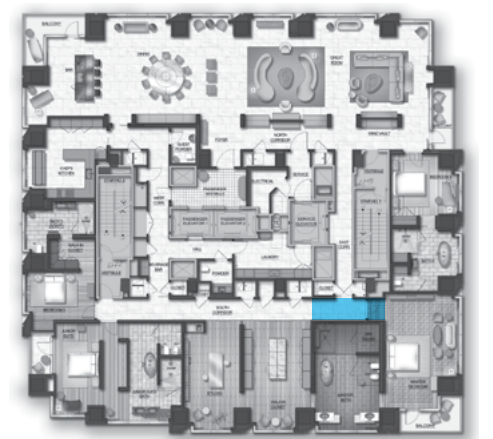

Price Upon Request

BEVERLY WEST

LOS ANGELES

20TH FLOOR PENTHOUSE "THE COLLECTOR"

Great Room

Great Room

Great Room

Dining Room

Bar

Chef's Kitchen

Powder

Studio

Hallway to Master Bedroom

Master Bedroom

Master Bedroom

Master Bathroom

Junior Suite

Third Bedroom

Fourth Bedroom

Fourth Bathroom

BEVERLY WEST

LOS ANGELES

BEVERLYWESTRESIDENCES.COM