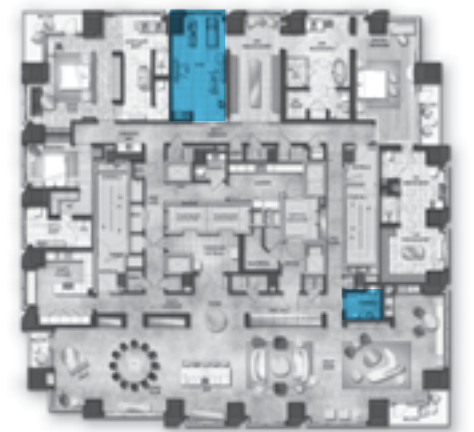

Price Upon Request

BEVERLY WEST
LOS ANGELES

21ST FLOOR PENTHOUSE "THE MUSICIANS"

Great Room

Great Room

Great Room

Dining Room

Bar

Chef's Kitchen

East Hallway

Studio/Gym

Powder Room

Master Bedroom

Master Bathroom 1

Master Bathroom 2 + Closet

Master Closet 1

Junior Suite

Junior Suite Bathroom

Third Bedroom

BEVERLY WEST

LOS ANGELES

BEVERLYWESTRESIDENCES.COM