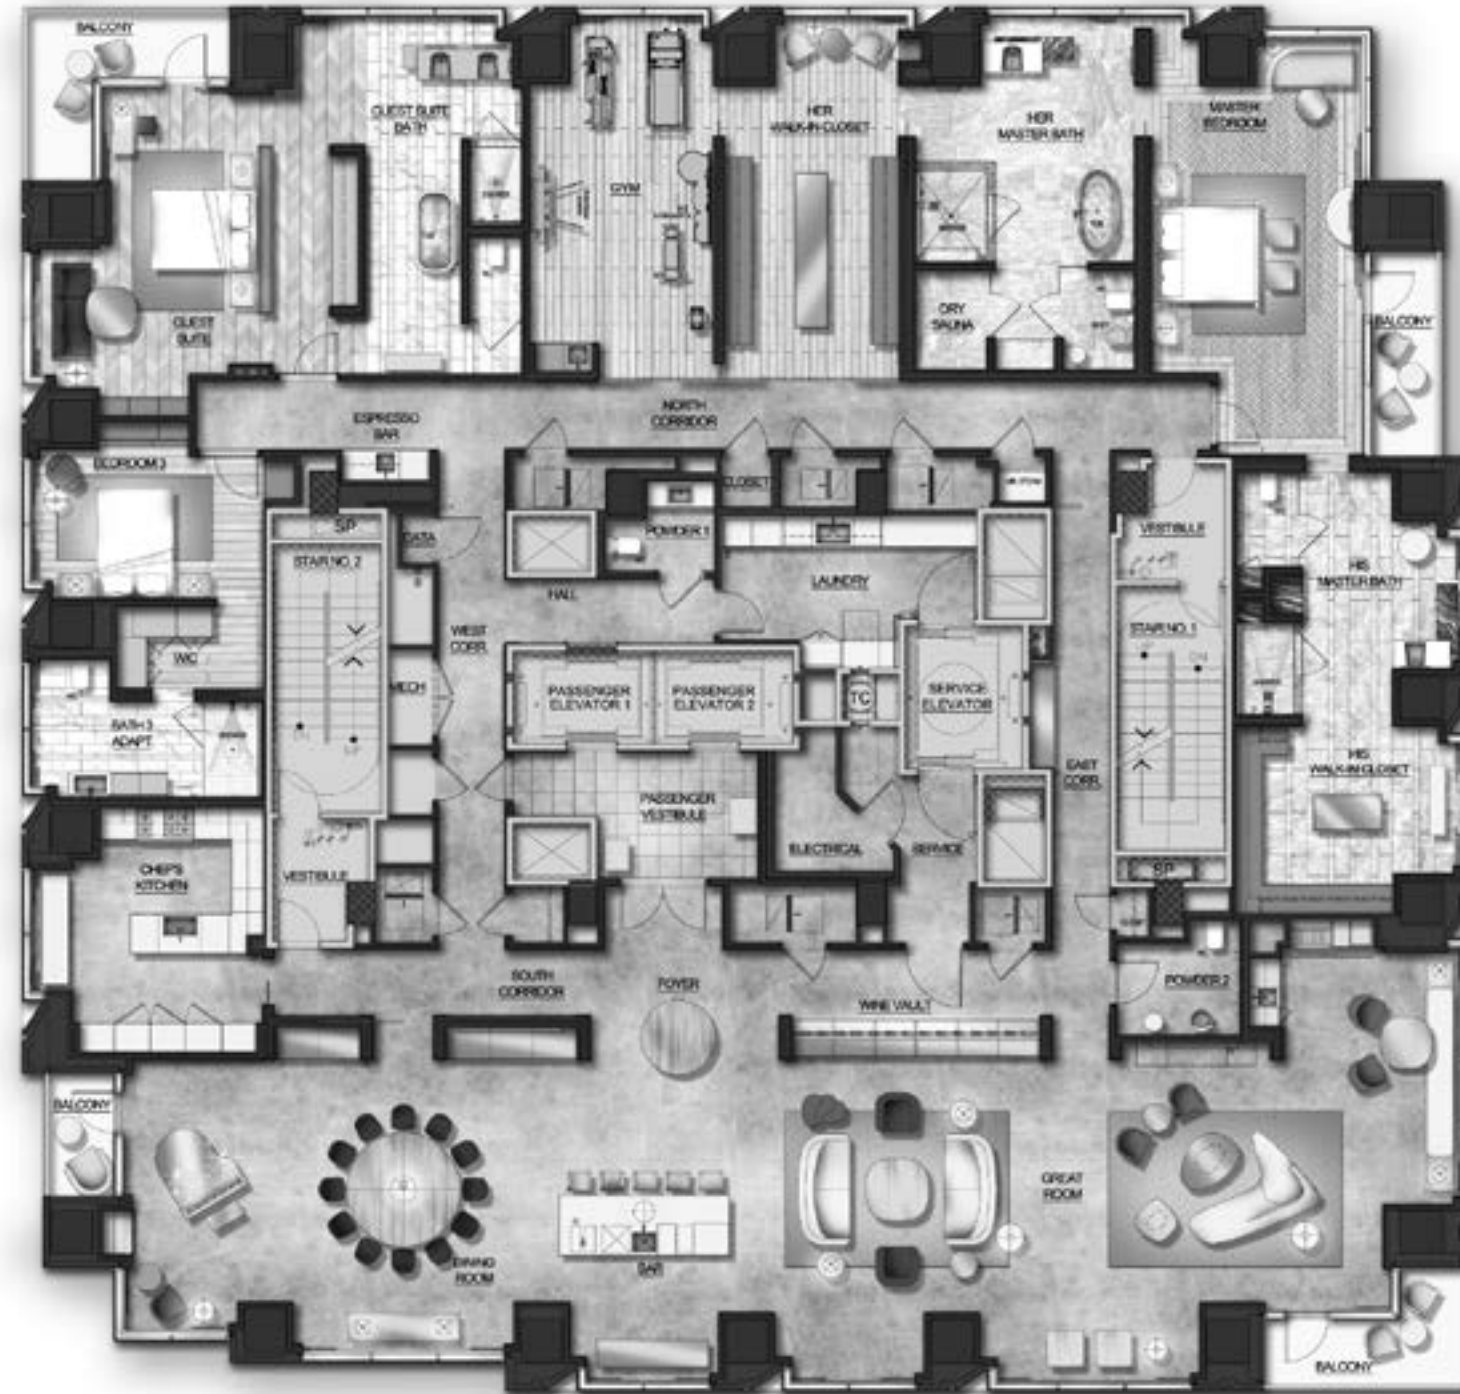

BEVERLY WEST
LOS ANGELES