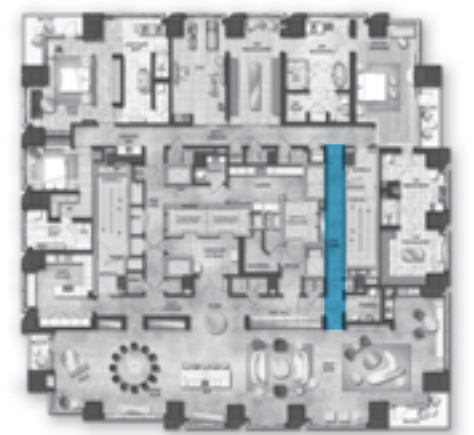

Price Upon Request

BEVERLY WEST
LOS ANGELES

21ST FLOOR PENTHOUSE "THE MUSICIANS"

Great Room

Great Room

Great Room

Dining Room

Bar

Chef's Kitchen

East Hallway

Studio/Gym

Powder Room

Master Bedroom

Master Bathroom 1

Master Bathroom 2 + Closet

Master Closet 1