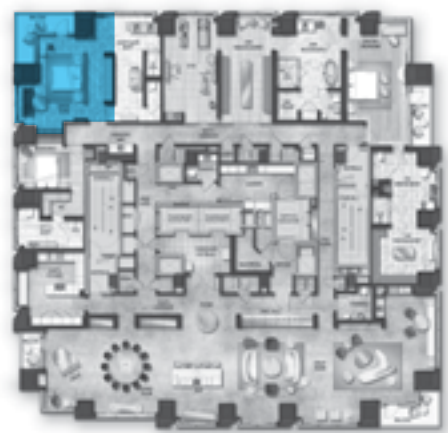

Price Upon Request

BEVERLY WEST
LOS ANGELES

21ST FLOOR PENTHOUSE "THE MUSICIANS"

Great Room

Great Room

Great Room

Dining Room

Bar

Chef's Kitchen

East Hallway

Studio/Gym

Powder Room

Master Bedroom

Master Bathroom 1

Master Bathroom 2 + Closet

Master Closet 1

Junior Suite

Junior Suite Bathroom

Third Bedroom

BEVERLY WEST

LOS ANGELES

BEVERLYWESTRESIDENCES.COM