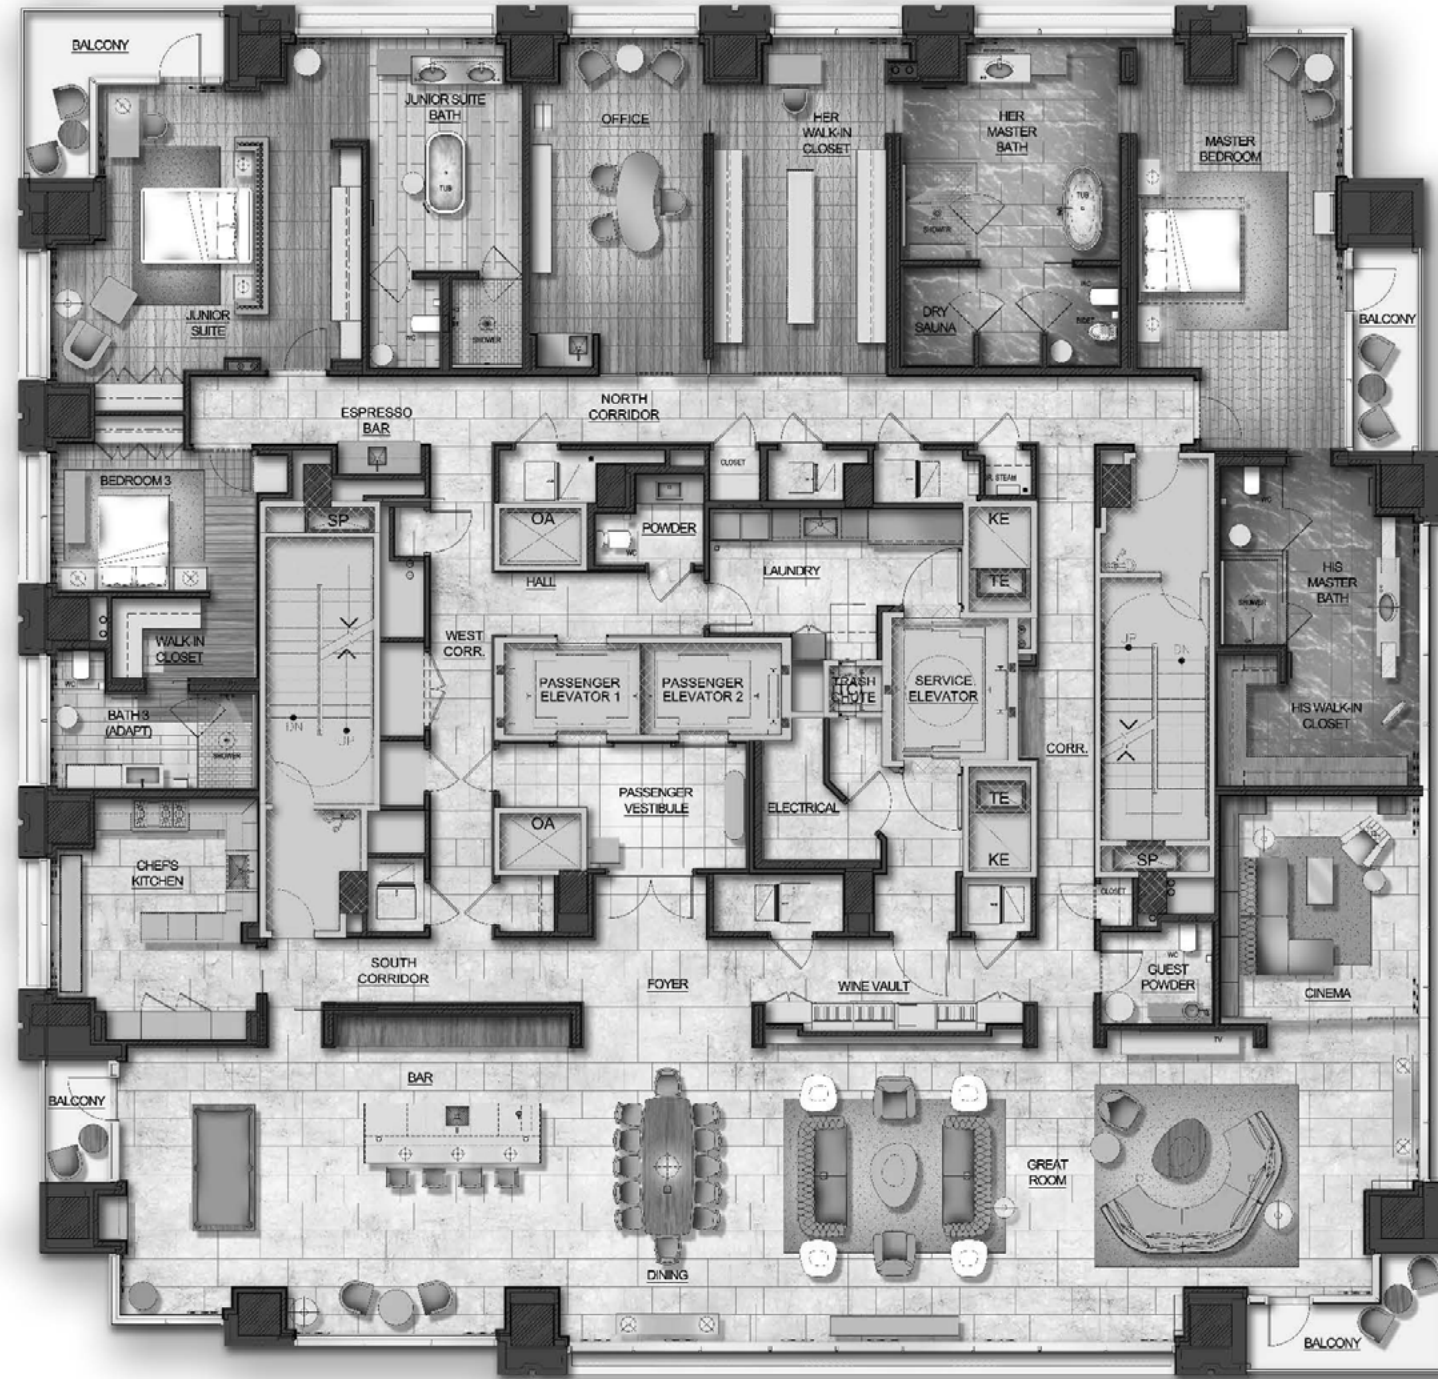

Penthouse 22 - The Producer

7,975 Square Feet | 3 Bedroom, 4 Bathroom, 2 Powder Baths

The jewel in the crown of the Penthouse Collection. This bespoke creation occupying the entire top floor of the single greatest residential tower in Los Angeles represents the pinnacle of timeless sophistication, elegance and luxury. With approximately 8,000 square feet of living space and 360-degree views, this home features the absolute finest of custom materials, expert craftsmanship and opulent furnishings curated in partnership with Emaar, one of the world's most iconic developers, Lisa Garriss, award-winning interior designer, and the principal of Plum Design West. Between natural stone floors from Vicenza, Italy, wardrobes from Milan, Miele appliances from Germany and the locally fabricated custom natural wood veneer walls, world-class just begins to describe the ethereal ambiance. Embracing the desire for revolutionary spaces, we bring you Penthouse 22 - The Producer.

Price Upon Request

BEVERLY WEST
LOS ANGELES

22ND FLOOR PENTHOUSE "THE PRODUCER"

Great Room

Great Room

Great Room

Dining Room

Dining Room

Entertainer's Bar

Chef's Kitchen

Cinema Room

Master Bedroom

Master Bedroom

Master Bathroom (His)

Master Bathroom (Hers) + Closet

Junior Suite