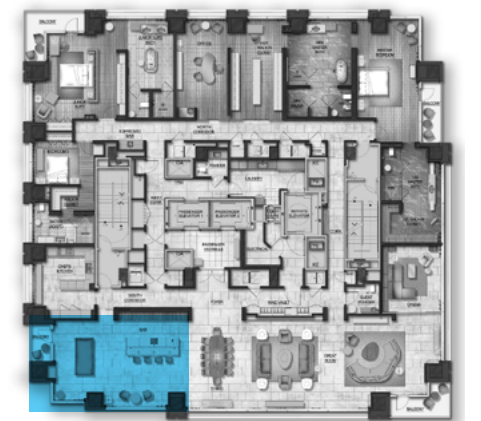

Penthouse 22 - The Producer

7,975 Square Feet | 3 Bedroom, 4 Bathroom, 2 Powder Baths

The jewel in the crown of the Penthouse Collection. This bespoke creation occupying the entire top floor of the single greatest residential tower in Los Angeles represents the pinnacle of timeless sophistication, elegance and luxury. With approximately 8,000 square feet of living space and 360-degree views, this home features the absolute finest of custom materials, expert craftsmanship and opulent furnishings curated in partnership with Emaar, one of the world's most iconic developers, Lisa Garriss, award-winning interior designer, and the principal of Plum Design West. Between natural stone floors from Vicenza, Italy, wardrobes from Milan, Miele appliances from Germany and the locally fabricated custom natural wood veneer walls, world-class just begins to describe the ethereal ambiance. Embracing the desire for revolutionary spaces, we bring you Penthouse 22 - The Producer.

Price Upon Request

BEVERLY WEST
LOS ANGELES

22ND FLOOR PENTHOUSE "THE PRODUCER"

Great Room

Great Room

Great Room

Dining Room

Dining Room

Entertainer's Bar

Chef's Kitchen

Cinema Room

Master Bedroom

Master Bedroom

Master Bathroom (His)

Master Bathroom (Hers) + Closet

Junior Suite