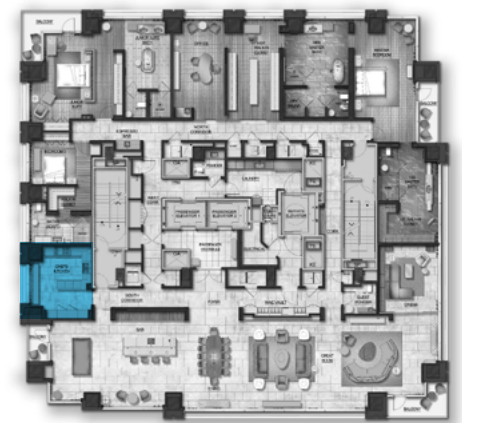

Penthouse 22 - The Producer

7,975 Square Feet | 3 Bedroom, 4 Bathroom, 2 Powder Baths

The jewel in the crown of the Penthouse Collection. This bespoke creation occupying the entire top floor of the single greatest residential tower in Los Angeles represents the pinnacle of timeless sophistication, elegance and luxury. With approximately 8,000 square feet of living space and 360-degree views, this home features the absolute finest of custom materials, expert craftsmanship and opulent furnishings curated in partnership with Emaar, one of the world's most iconic developers, Lisa Garriss, award-winning interior designer, and the principal of Plum Design West. Between natural stone floors from Vicenza, Italy, wardrobes from Milan, Miele appliances from Germany and the locally fabricated custom natural wood veneer walls, world-class just begins to describe the ethereal ambiance. Embracing the desire for revolutionary spaces, we bring you Penthouse 22 - The Producer.

Price Upon Request

BEVERLY WEST
LOS ANGELES

22ND FLOOR PENTHOUSE "THE PRODUCER"

Great Room

Great Room

Great Room

Dining Room

Dining Room

Entertainer's Bar

Chef's Kitchen

Cinema Room

Master Bedroom

Master Bedroom

Master Bathroom (His)

Master Bathroom (Hers) + Closet

Junior Suite