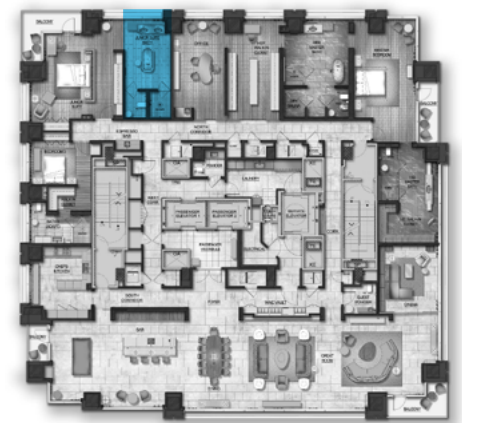

Penthouse 22 - The Producer

7,975 Square Feet | 3 Bedroom, 4 Bathroom, 2 Powder Baths

The jewel in the crown of the Penthouse Collection. This bespoke creation occupying the entire top floor of the single greatest residential tower in Los Angeles represents the pinnacle of timeless sophistication, elegance and luxury. With approximately 8,000 square feet of living space and 360-degree views, this home features the absolute finest of custom materials, expert craftsmanship and opulent furnishings curated in partnership with Emaar, one of the world's most iconic developers, Lisa Garriss, award-winning interior designer, and the principal of Plum Design West. Between natural stone floors from Vicenza, Italy, wardrobes from Milan, Miele appliances from Germany and the locally fabricated custom natural wood veneer walls, world-class just begins to describe the ethereal ambiance. Embracing the desire for revolutionary spaces, we bring you Penthouse 22 - The Producer.

Price Upon Request

BEVERLY WEST
LOS ANGELES

22ND FLOOR PENTHOUSE "THE PRODUCER"

Great Room

Great Room

Great Room

Dining Room

Dining Room

Entertainer's Bar

Chef's Kitchen

Cinema Room

Master Bedroom

Master Bedroom

Master Bathroom (His)

Master Bathroom (Hers) + Closet

Junior Suite

Junior Suite Bathroom

Third Bedroom + Bathroom

BEVERLY WEST

LOS ANGELES

BEVERLYWESTRESIDENCES.COM